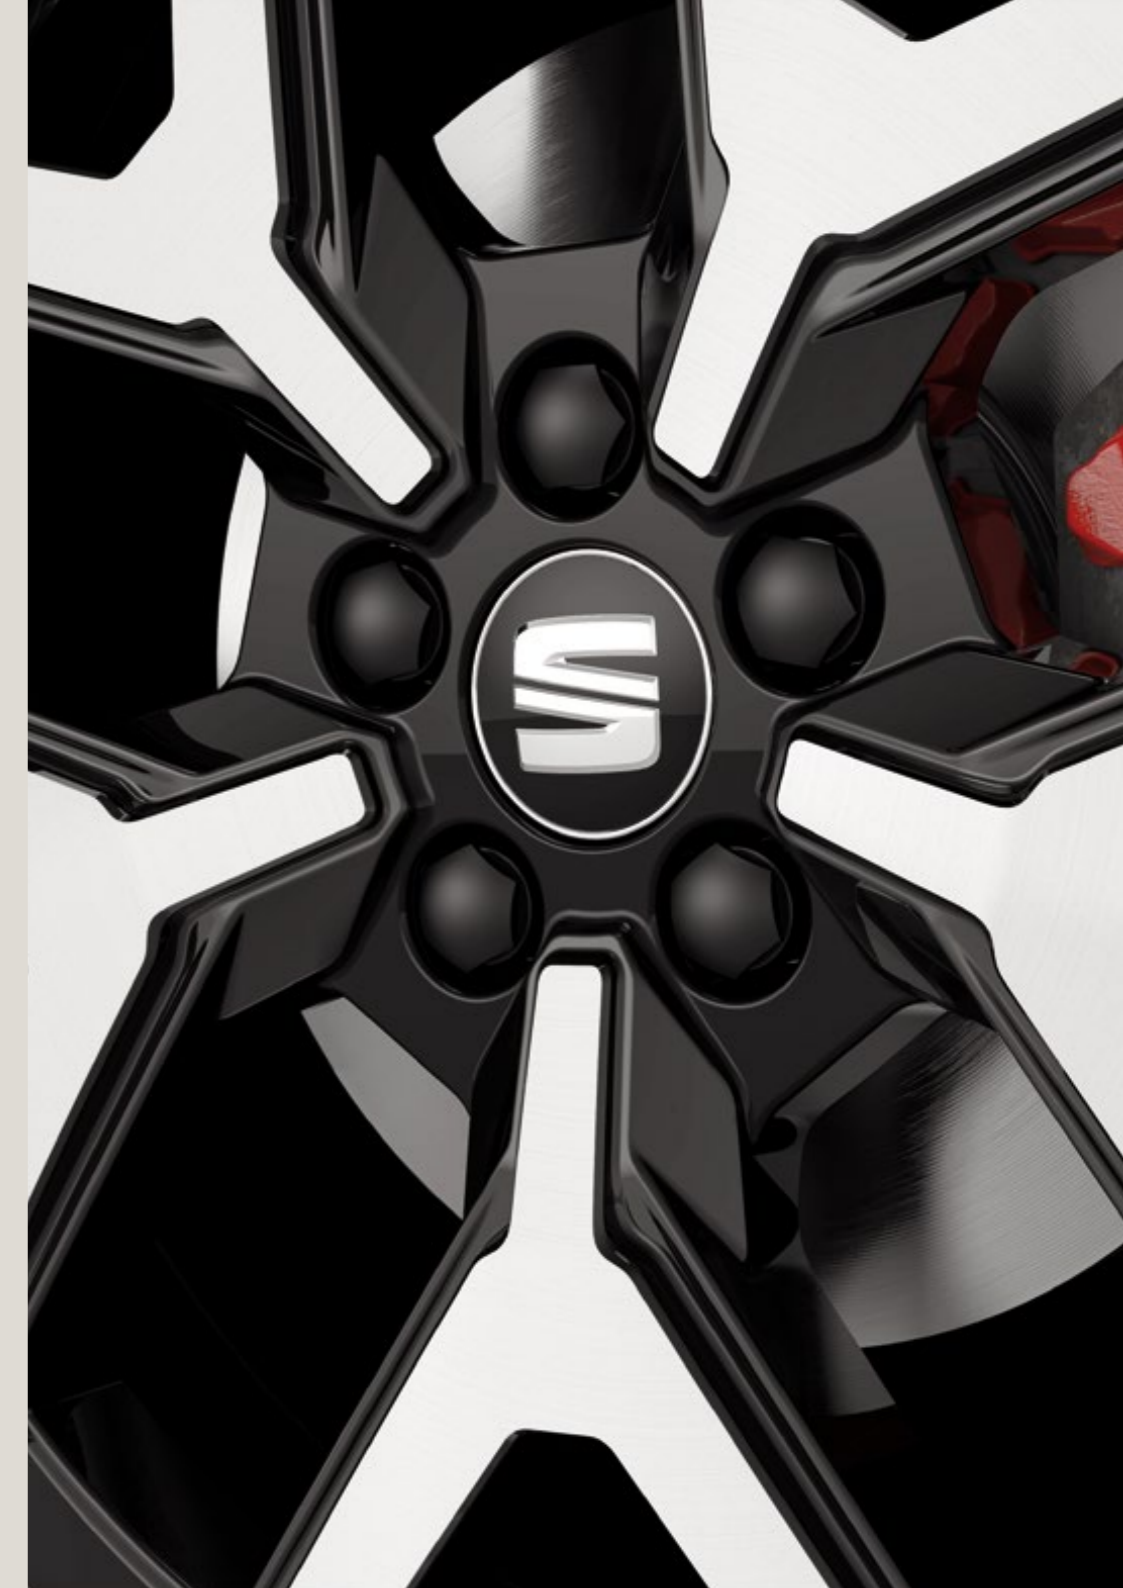

# Accessories wheels.

SEAT Sport Line: All accessories wheels fitted at SEAT Sport.  
 Order through Car Configurator and receive them already mounted on your new car.

18"

Piano Black St XE FR

Sport Black St XE FR